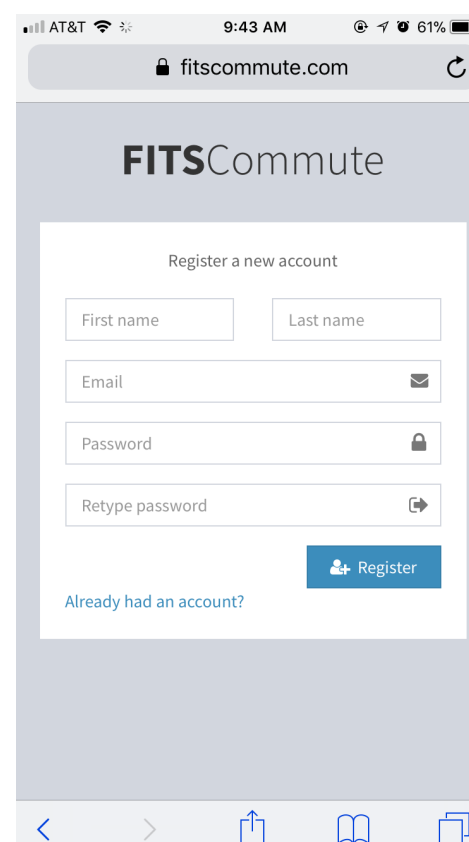

FITS Commute Tutorial

Via Smartphone

1. Click to unfold functions

2. Click Sign in to register

3. Enter personal info

4. Sign in to reserve a seat (pick date and route)