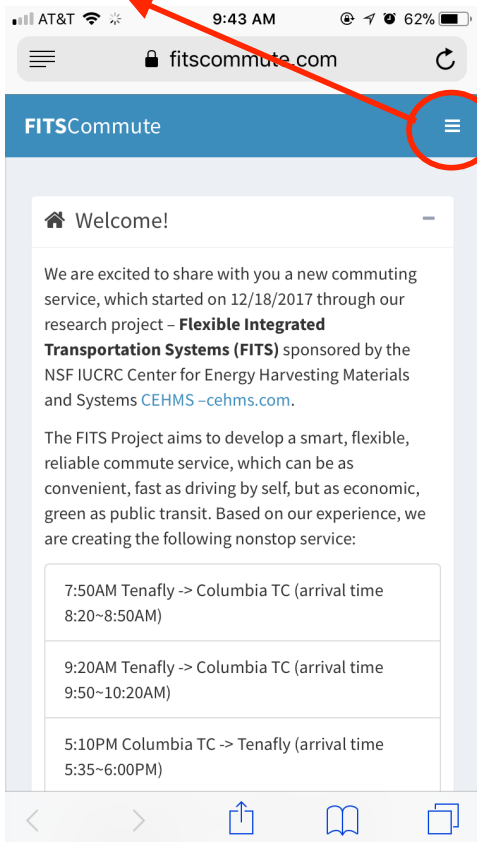

FITS Commute Tutorial

Via Smartphone

1. Click to unfold functions

2. Click Sign in to register

3. Enter personal info

4. Sign in to reserve a seat (pick date and route)