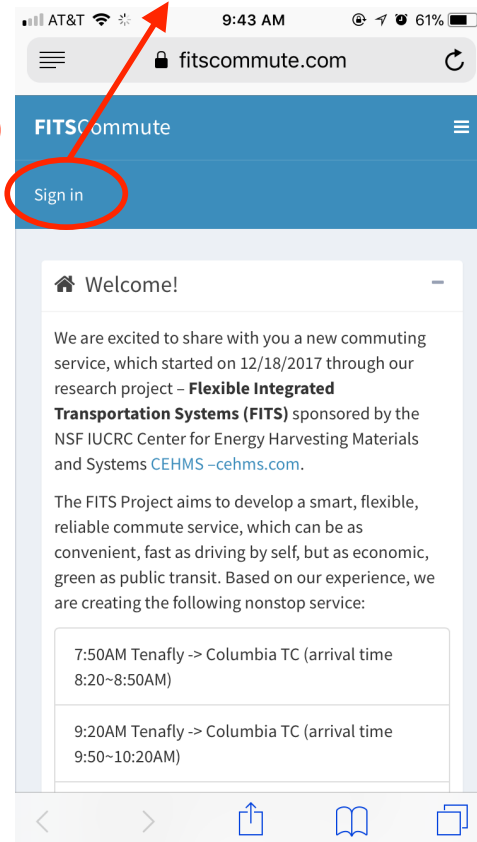

FITS Commute Tutorial

Via Smartphone

1. Click to unfold functions

2. Click Sign in to register

3. Enter personal info

4. Sign in to reserve a seat (pick date and route)